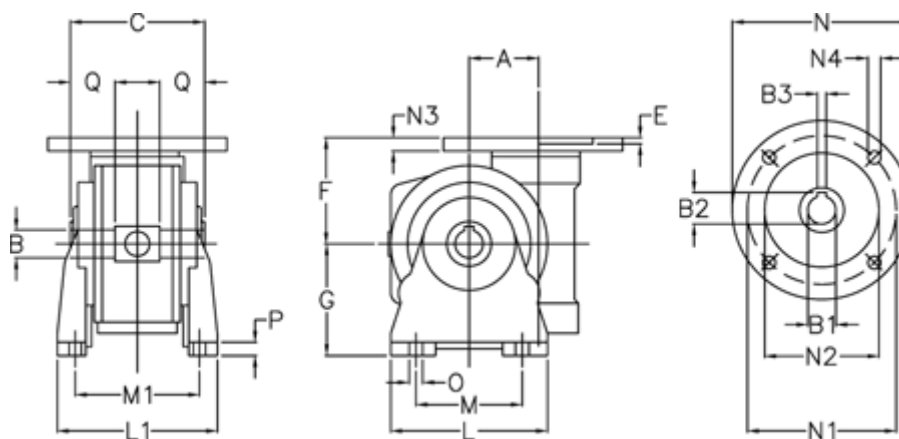

Article number: 3902049028322
 Description: Worm gear
 VF 49-V-28-63B5

Measures

A = 49.5	G = 82	N3 = 10.5
B = 25 H7	L = 110	N4 = 9.5
B1 E7 = 11	L1 = 124	O = 8.5
B2 = 12.8	M = 63	P = 12
B3 H9 = 4	M1 = 98.5	Q = 22.5
C = 82	N = 140	
E = 3	N1 = 115	
F = 70	N2 = 95	